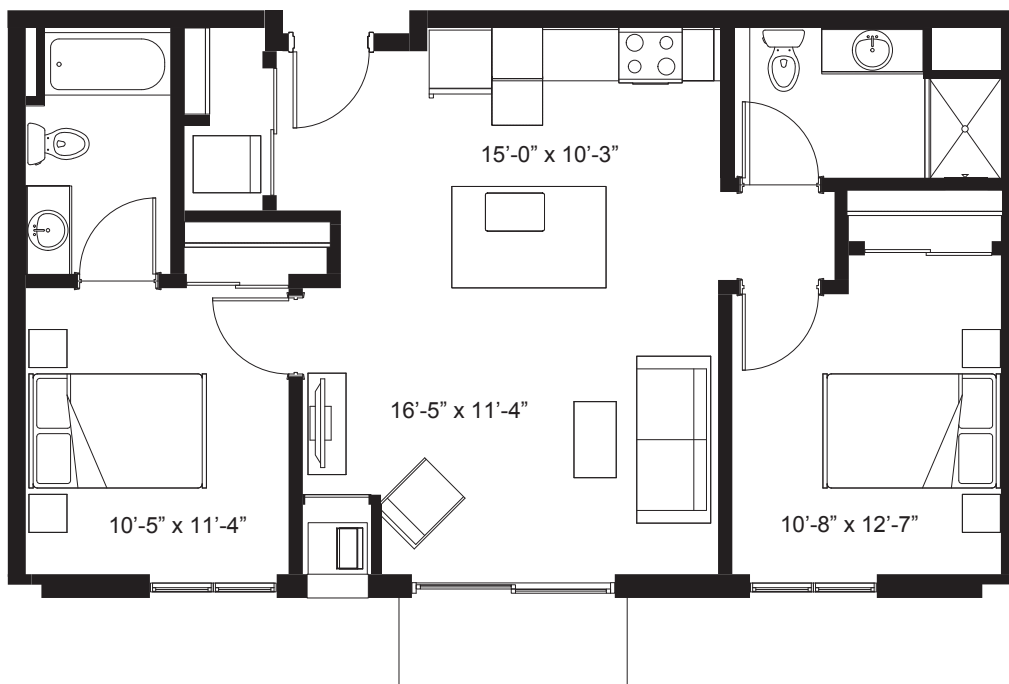

# THE ELYSIAN

Titan Oceanus (Floors 2-5) - Two Bedroom  
931 Square Feet

711 4th Street SE. Minneapolis, MN 55414  
651.379.1050 | elysianapts.com