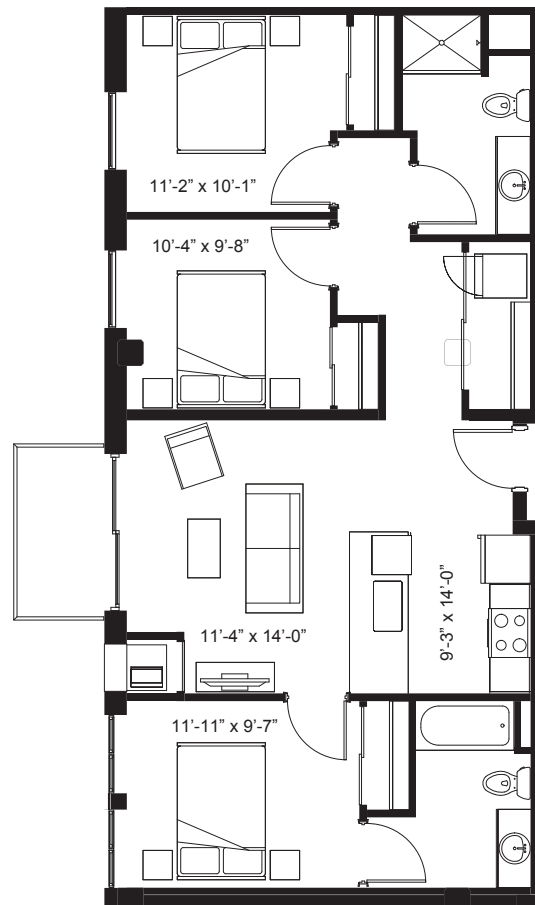

THE ELYSIAN

Olympian Athena (Floors 1-5) - Three Bedroom
1,063 Square Feet

711 4th Street SE. Minneapolis, MN 55414
651.379.1050 | elysianapts.com