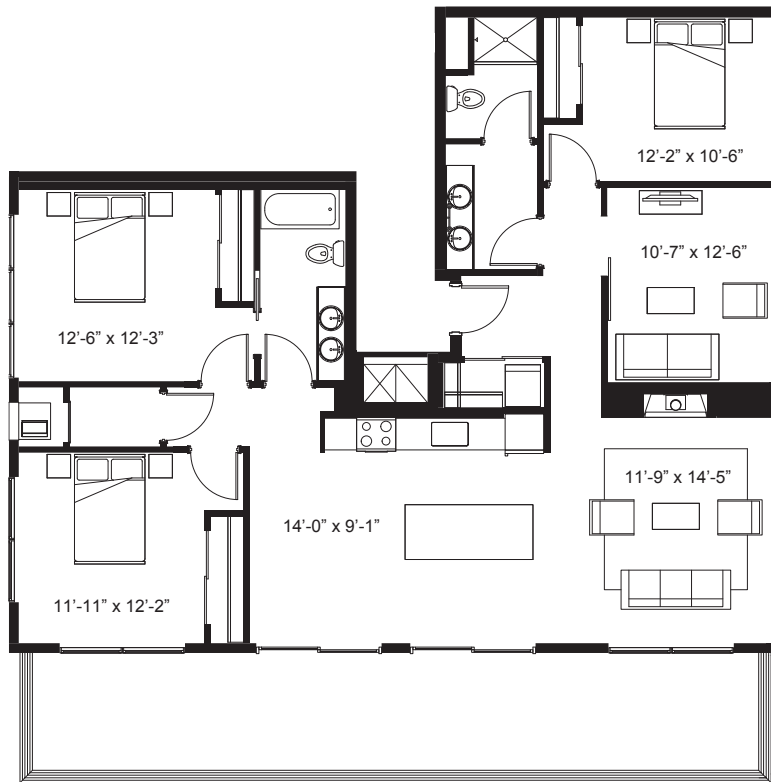

THE ELYSIAN

Olympian Poseidon (Floor 5) - Three Bedroom + Den
2,067 Square Feet