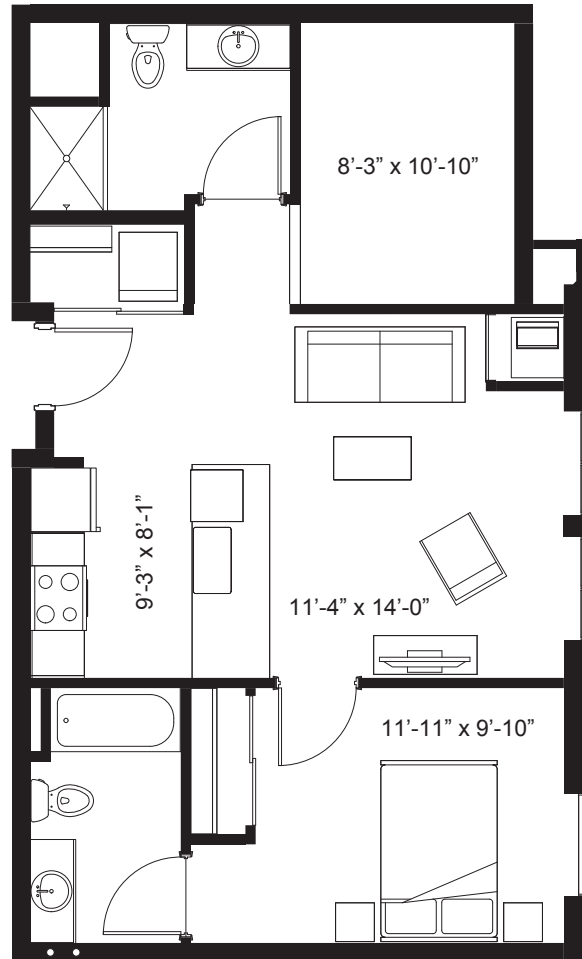

# THE ELYSIAN

Titan Coeus (Floor 1) - One Bedroom + Den  
782 Square Feet